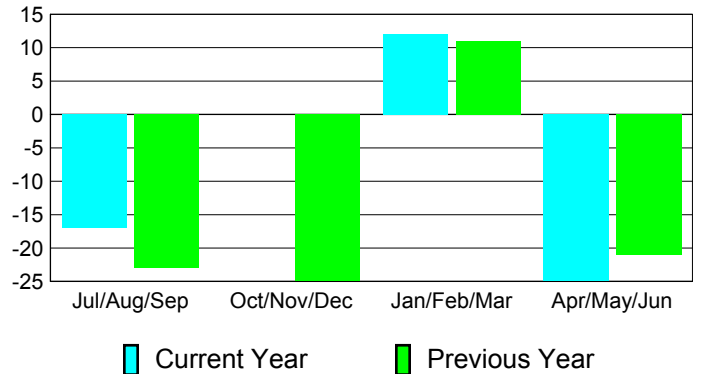

**Membership Results
2010-2011**

**Membership
2009-2010**

Month	Net Memb Goal	Actual New Memb	Actual Dropped Memb	Gain/Loss of Memb	Gain/Loss of Memb
Jul/Aug/Sep	5	26	-43	-17	-23
Oct/Nov/Dec	0	24	-24	0	-25
Jan/Feb/Mar	-15	37	-25	12	11
Apr/May/June	15	28	-53	-25	-21
Totals	5	115	-145	-30	-58

Membership Results 2010-2011

Goal, New, Dropped, Gain/Loss

Comparison of Membership Gain/Loss

Current Year Compared to the Previous Year

Gender Comparison 2010-2011

Jul/Aug/Sep

Oct/Nov/Dec

Jan/Feb/Mar

Apr/May/June

Male

Female