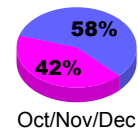

**Membership Results
2010-2011**

**Membership
2009-2010**

Month	Net Memb Goal	Actual New Memb	Actual Dropped Memb	Gain/Loss of Memb	Gain/Loss of Memb
Jul/Aug/Sep	5	26	-43	-17	-23
Oct/Nov/Dec	0	24	-24	0	-25
Jan/Feb/Mar	-15	37	-25	12	11
Apr/May/June	15	28	-53	-25	-21
Totals	5	115	-145	-30	-58

Membership Results 2010-2011

Goal, New, Dropped, Gain/Loss

Comparison of Membership Gain/Loss

Current Year Compared to the Previous Year

Gender Comparison 2010-2011

Jul/Aug/Sep

Oct/Nov/Dec

Jan/Feb/Mar

Apr/May/June

Male

Female