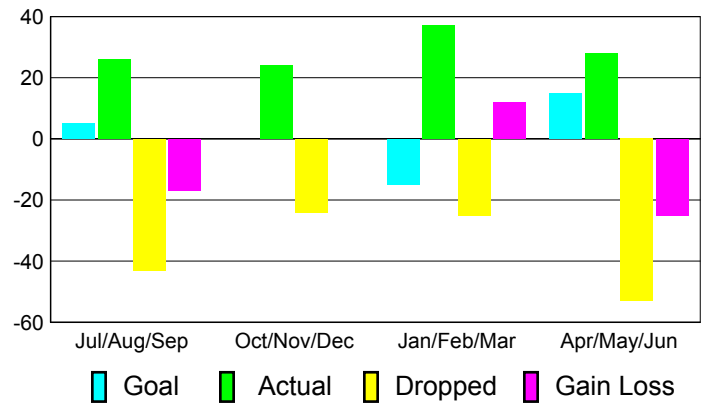

Membership Results 2010-2011

Goal, New, Dropped, Gain/Loss

Comparison of Membership Gain/Loss

Current Year Compared to the Previous Year